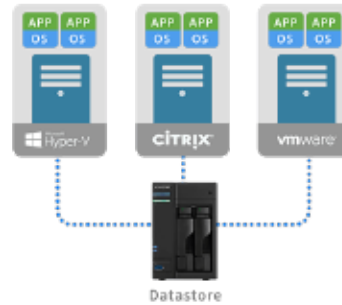

Integrates a Variety of Enterprise Applications