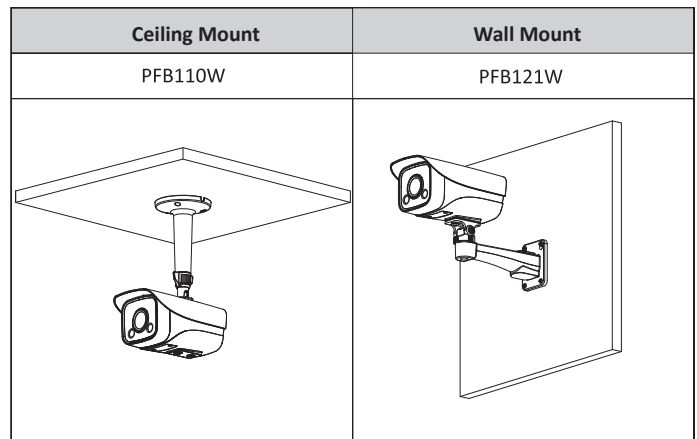

Certification

Certifications	CE-LVD: EN62368-1 CE-EMC: Electromagnetic Compatibility Directive 2014/30/EU FCC: 47 CFR FCC Part 15, Subpart B
----------------	---

Port

Audio Input	1 channel (RAC port)
Audio Output	1 channel (RAC port)
Alarm Input	2 channels In: 5mA 5V DC
Alarm Output	2 channels Out: 300mA 12V DC

Power

Power Supply	12V DC/PoE (802.3af)
Power Consumption	< 10W

Environment

Operating Conditions	–40°C to +60°C (–40°F to +140°F)/less than ≤ 95% RH
----------------------	---

Storage Temperature	-40°C to +60°C (-40°F to +140°F)
Protection Grade	IP67
Structure	
Casing	Metal + plastic
Dimensions	194.1 mm × 96.4 mm × 89.5 mm (7.6" × 3.8" × 3.5") (L × W × H)
Net Weight	0.72 kg (1.6 lb)
Gross Weight	0.85 kg (1.9 lb)