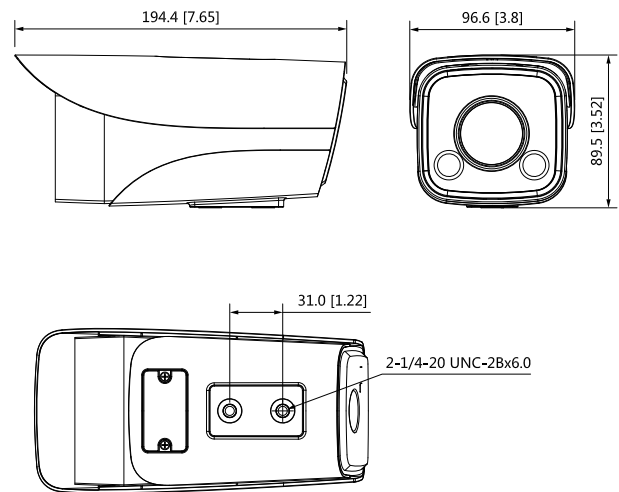

Power

Power Supply	12V DC/PoE (802.3af)
Power Consumption	< 10W

Environment

Operating Conditions	–40°C to +60°C (–40°F to +140°F)/less than ≤ 95% RH
----------------------	---

Storage Temperature	-40°C to +60°C (-40°F to +140°F)
Protection Grade	IP67
Structure	
Casing	Metal + plastic
Dimensions	194.1 mm × 96.4 mm × 89.5 mm (7.6" × 3.8" × 3.5") (L × W × H)
Net Weight	0.72 kg (1.6 lb)
Gross Weight	0.85 kg (1.9 lb)

Dimensions (mm[inch])

Ordering Information		
Type	Part Number	Description
2MP Camera	DH-IPC-HFW2230MP-AS-LED	2MP Lite Full-colour Fixed-focal Bullet Network Camera,PAL
	DH-IPC-HFW2230MN-AS-LED	2MP Lite Full-colour Fixed-focal Bullet Network Camera,NTSC
Accessories (optional)	PFB110W	Ceiling Mount
	PFB121W	Wall Mount
	PFM321D	DC12V1A Power Adapter
	PFM114	TLC SD Card