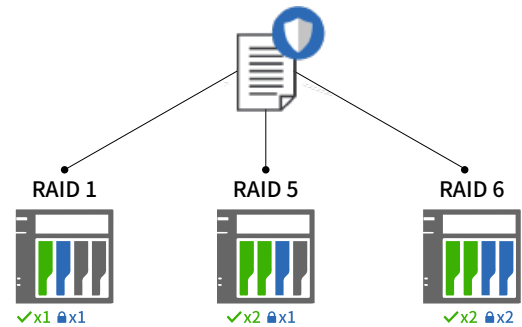

Data Protection Starts with ASUSTOR RAID

ASUSTOR understands that your data is priceless, therefore an ASUSTOR NAS provides different RAID options, giving your data various levels of protection from the moment it is first stored on the NAS. We recommend you plan your storage protection based on your NAS model and number of hard drives. Data protection has never been so simple.