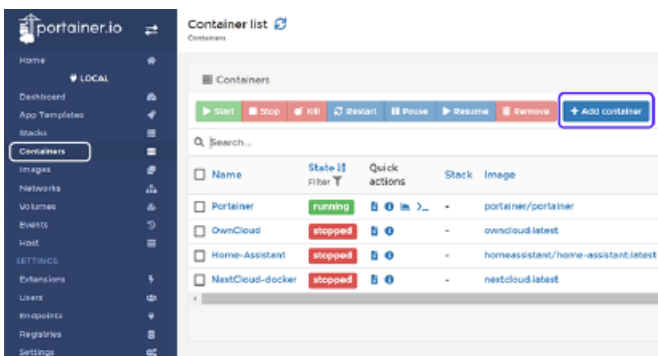

Snapshot Center

Snapshot Center is a new feature for ASUSTOR NAS devices to utilize Btrfs and iSCSI volumes to take snapshots of the information inside a NAS. Snapshot Center supports up to 256 snapshots of a volume and can be done every five minutes, creating a backup that can be restored easily if data is damaged or lost.

Portainer

– Easy Docker Deployments

Even more possibilities for ADM with Portainer for Docker images. With thousands of images, Portainer can download and deploy more types of programs than ever before. Portainer is incredibly user friendly and employs a graphical interface to make Docker images easier to deploy than ever.