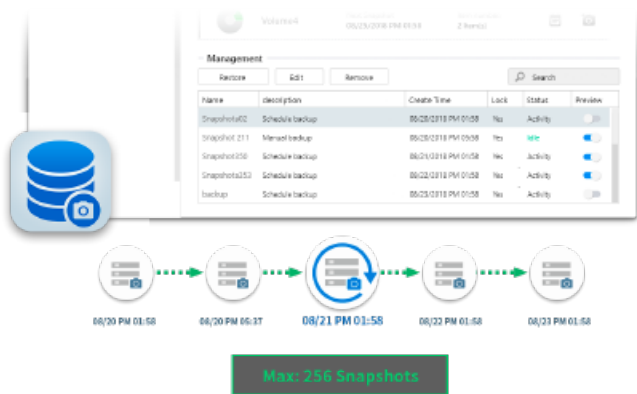

4096

Accounts

512

Groups

512

Shared Folders

512

Concurrent Connections

Snapshot Center

Snapshot Center is a new feature for ASUSTOR NAS devices to utilize Btrfs and iSCSI volumes to take snapshots of the information inside a NAS. Snapshot Center supports up to 256 snapshots of a volume and can be done every five minutes, creating a backup that can be restored easily if data is damaged or lost.