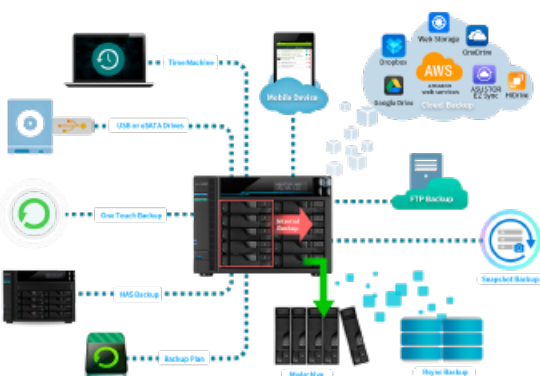

Protected From the Inside and Out

Protect your data from loss, damage and attacks with the Nimbustor 2 and 4. A Nimbustor is better protected by running the Linux-based ADM, employing a built-in firewall, ClamAV Antivirus, MyArchive and ADM's various backup tools help protect ransomware even better.

Access Control

- File/folder/app isolation
- 2-Step Verification
- Wake-on-LAN (WOL)
- Wake-on-WAN (WAN)

Wake Up From Anywhere

The Lockerstor 8 and 10 feature Wake on WAN technology. No specialized equipment or settings are needed to wake the NAS. Simply use ASUSTOR's wide variety of mobile apps, including but not limited to AiMaster, AiMusic, AiVideos and AiData to turn the NAS on or off remotely. Wake on WAN helps protect data by keeping the NAS powered off when not in use; thereby helping to prevent attacks, protects data integrity by remaining powered off during power failures and Wake on WAN also saves electricity, making for an even more efficient NAS.

Comprehensive Backup Solutions

ASUSTOR's comprehensive backup solution provides more than twelve backup options, including, but not limited to Amazon S3, Dropbox, Google Drive, and Onedrive. ASUSTOR Backup Plan for Windows as well as Time Machine for macOS provide easy backups for desktop and laptops while MyArchive removable hard drives provide long term storage. Btrfs is now supported and with Snapshot Center, can take snapshots of your information in the event of unintentional modification. Restore previous versions easily with Snapshot Center.

Network Recycle Bin

- Share folder-based
- Maintains original directory structure and file permission
- On-click restore
- Supports scheduled emptying
- Filtering rules
 - 1.File size
 - 2.File extension
- Deletion Settings
 - 1.File size
 - 2.File date