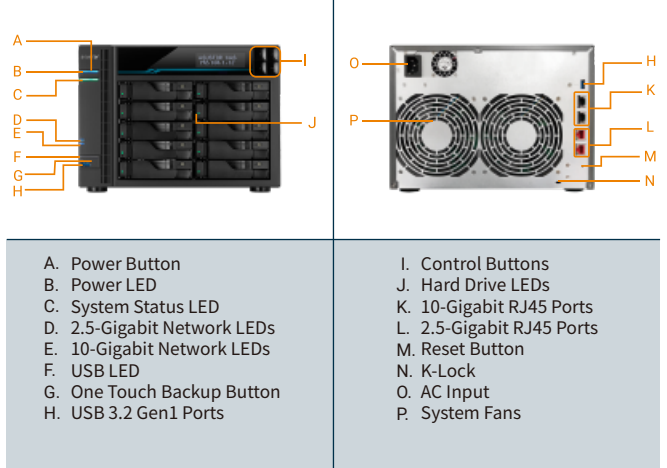

Hardware Specification

LOCKERSTOR 10 (AS6510T)

Processor	Intel ATOM C3538 2.1GHz Quad-Core Processor
Memory	8GB SO-DIMM DDR4(Expandable. MAX. 32GB)
M.2 Drive Slots	2x M.2 PCIe(NvMe) or SATA3 supported M.2 2280, 2260 and 2242
Internal Disk	10x SATA3 6Gb/s; 3.5"/2.5" HDD/SSD
Network	10 Gigabit Ethernet x2; 2.5 Gigabit Ethernet x2
External Device Interface	2x USB 3.2 Gen 1 (1x Front ; 1x Rear)
Dimensions (HxWxD)	215.5(H) x 293(W) x 230(D) mm
Weight	6.4 (kg) / 14.1 (lb)
Power	Internal Power Supply: 250W
Operation/Disk Hibernation/ Sleep Mode(S3)	76.8W / 41.1W / No Sleep Mode
Volume Type	Single, JBOD, RAID 0/1/5/6/10, RAID 1/5/6/10 + Hot Spare

A. Power Button B. Power LED C. System Status LED D. 2.5-Gigabit Network LEDs E. 10-Gigabit Network LEDs F. USB LED G. One Touch Backup Button H. USB 3.2 Gen1 Ports	I. Control Buttons J. Hard Drive LEDs K. 10-Gigabit RJ45 Ports L. 2.5-Gigabit RJ45 Ports M. Reset Button N. K-Lock O. AC Input P. System Fans

Software & Features

Operating System

- ADM 3.4 Onwards
- Supports Online Firmware Updates

Supported OS

- Windows XP, Vista, 7, 8, 10, Server 2003, Server 2008, Server 2012
- Mac OS X 10.6 and up
- UNIX, Linux, and BSD

Access Control

- Maximum Number of Users: 4096
- Maximum Number of Groups: 512
- Maximum Number of Shared Folders: 512
- Maximum Number of Concurrent Connections: 512
- Supports Windows Active Directory
- Supports Windows Active Directory / LDAP

File Explorer

- Web-based File Management
- ISO File Mounting
- Share Links
- Task Monitor
- Browse Files on Local PC
- Thumbnail Previews
- Data Access via External Optical Drive
- Supports video playback

System Administration

- Log Type:
  - System Log, Connection Log, File Access Log
- Real-time Online User Monitor
- Real-time System Monitor
- User Quota
- Virtual Drive (ISO Mounting, Maximum 16)
- UPS Support

Storage Management

- Support Multiple Volumes with Spare Disks
- Volume Type: Single disk, JBOD, RAID 0, RAID 1, RAID 5, RAID 6, RAID 10
- Support for Online RAID Level Migration

Disk Management

- Scheduled Bad Block Scans
- Scheduled S.M.A.R.T Scans

External Devices

- Supports USB External Storage Devices
- USB Wi-Fi Dongle Support
- Bluetooth Dongle/Speaker Support
- USB Printer Support
- USB DAC/IR Receiver/Keyboard/Mouse Support
- USB CD ROM Drives/DVD ROM Drives/BD-ROM Drives

Energy Control

- Configurable Disk Hibernation and Sleep Mode Wait Time
- Configurable Time Period for Sleep Mode Activation
- Automatic Sleep

Supported Browsers

- Internet Explorer 11 Onwards, Firefox, Chrome, Safari, Microsoft Edge

Network

- TCP/IP (IPv4 & IPv6)
- Link Aggregation: Supports 802.3ad and Six Other Modes for Load Balancing and/or Network Failover
- Jumbo Frame (MTU)
- VLAN
- EZ Connect
- Wireless Network
- DDNS/EZ-Router
- Supports Wake-on-LAN (WOL)
  - Only supported on 2.5 GbE port
- Supports Wake-on-WAN (WOW)
  - Only supported on 2.5 GbE port

Network Protocols

- CIFS / SMB, SMB 2.0 / 3.0, AFP, NFS, FTP (Unicode Supported), TFTP, WebDAV, Rsync, SSH, SFTP, iSCSI/IP-SAN, HTTP, HTTPS, Proxy, SNMP, Syslog

Security

- AES 256-Bit Encryption
- Firewall: Prevent Unauthorized Access
- Alert Notifications: E-mail, SMS
- Encrypted Connections: HTTPS, FTP over SSL/TLS, SSH, SFTP, Rsync over SSH
- Built-in Hardware Encryption Engine: AS10/31/32/61/62/63/64/70/ Nimbustor/Lockerstor(AS65) series

Backup Solutions

- Rsync (Remote Sync) Backup · Cloud Backup
- FTP Backup · External Backup
- One Touch Backup · EZ Sync

EZ Sync Manager