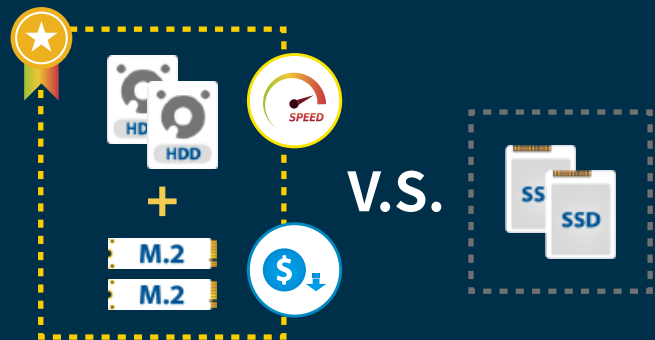

The all new Lockerstor series of NAS feature dual Intel 10-Gigabit Ethernet ports as well as dual Realtek 2.5-Gigabit Ethernet ports. With a managed switch that supports multiple speeds, take advantage of up to 20 gbps of speed with both 10-Gigabit ports or up to 5 gbps on both 2.5-Gigabit ports.

*Two Cat 6a and two Cat 5e cables included in box.

Link Aggregation (RAID 5) 10 GbE

2348 MB/S **1040** MB/S

Read Write

SSD Speeds for Hard Drive Prices - SSD Caching

The recently updated ADM features an updated Linux Kernel and additional performance enhancements. The Lockerstor series introduce M.2 PCIe NVMe SSD caching increasing performance.

1. Lockerstor NVMe SSD caching increases performance by up to 60%.
2. Lockerstor NVMe SSD caching is faster than if all bays were filled with SATA SSDs while remaining cheaper.

With dual 10-Gigabit Ethernet, bottlenecks on NVMe SSDs have been lifted, making the Lockerstor one of the fastest NAS devices ever.